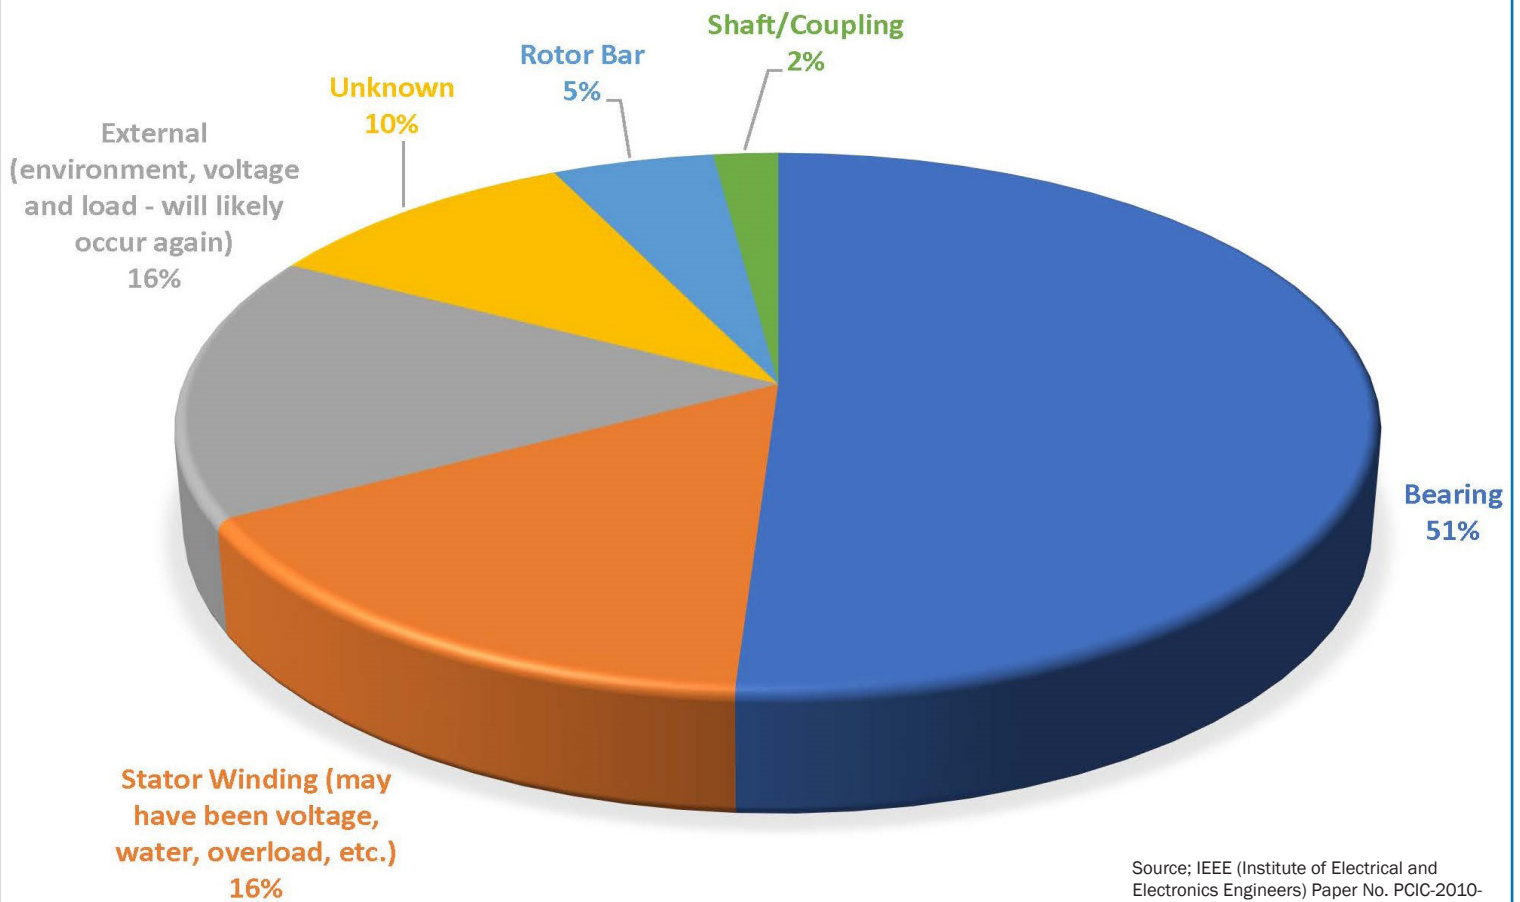

ROOT CAUSE FAILURE ANALYSIS FOR AC INDUCTION MOTORS

Source: IEEE (Institute of Electrical and Electronics Engineers) Paper No. PCIC-2010-43 Petro/Chemical Industry

THE RIGHT MOTOR ... THE RIGHT BRAND ...
THE RIGHT TECHNICAL SUPPORT